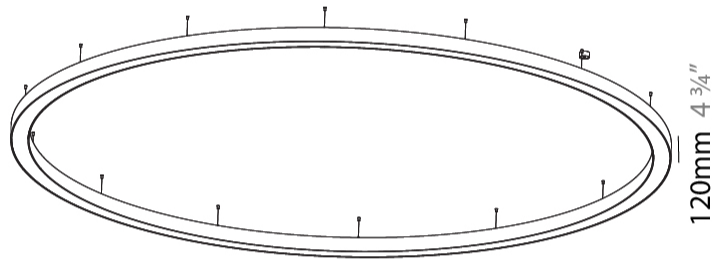

GENERAL

Series: Glorious
Subseries: Glorious
Brand: Prolight
Division: Architectural
Mounting Type: Suspension
Mounting Location: Ceiling
Subcategory: Ambient

PHYSICAL

Shape: Round
Diameter (mm): 5400
Diameter (in): 212 ⁵/₈
Depth (mm): 120
Depth (in): 4 ³/₄
Max. Overall Height (mm): 2120
Max. Overall Height (in): 83 ⁷/₁₆
Light Distribution: Direct
Weight (kg): 69.5
Weight (lbs): 152.9
Diffuser: PMMA - Opal or Micro-Prism
Fixture Finish: SSR / BKV / CWI / CRY / HAB / UFT / ITA / RUA / FTG / MYG / LOD / PUS / FRO / FUP / KIA / POP / BLS / SPG / MEY / GOH / GUM / CHC / COM / ABZ / JAG / OBR / MOS / ROR
Fixture Material: Aluminum

ELECTRICAL

Lamp Type: LED (Zhaga Standard)
Input Wattage (W): 280
Total Output Wattage (W): 224 / 179.2 (3500K)
Dimming: Non-Dimming / Phase Dimming (120Vac only) / 0-10V Dimming
Driver Included: Yes
Driver Location: Integrated
Driver Type: Constant Current
Driver Class: Class 2
Input Voltage (V): 120 - 277
Constant Current (MA): 350 / 1400 (3500K)

LED

Color Temperature (°K): 3000 / 3500 / 4000
Max. Delivered Lumen (lm): 25840 / 26754 / 27300
CRI: >80 CRI
Efficiency (%): 65
Lamp Life (hrs): 50000

OPTICAL

RATINGS AND CERTIFICATIONS

Certified By: Certified for North American Standards
IP rating: IP20

5100mm 200 ¹³/₁₆"

5400mm 212 ⁵/₈"